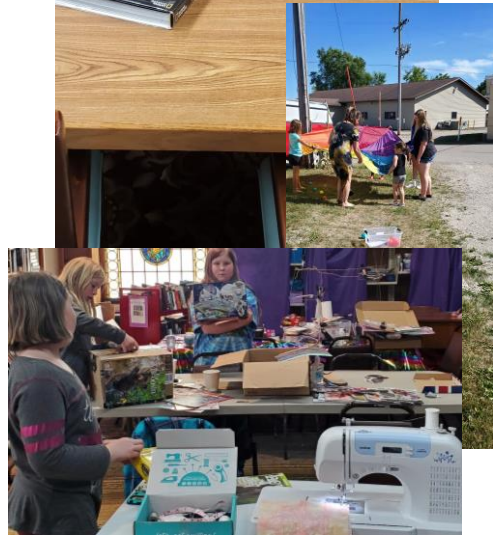

story time

Fireman and fireman safety smokehouse

Charcuterie community program

uterie community
program

Community market

Weekly cribbage and weekly tech help

reading program loot locker winners year round reading program

New garden and community fairy garden area

Bunny hop bake sale and
book sale
Lights for Snipe book sale
and bake sale

Changes in building to maximize space

Reducing
the service
desk size for
public space